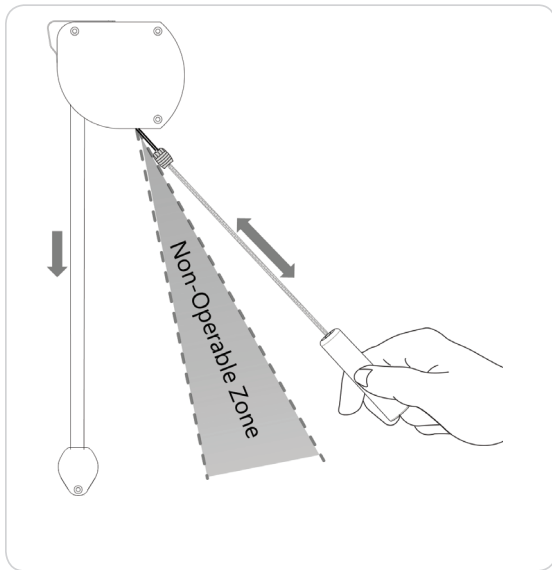

To Lower the Shade and Transition the Band Position

- Hold the cord toward you and away from the shade.
- Pull the cord using short, even strokes.
- Allow the cord to retract after each stroke. Continue until the shade is at the desired height or the bands are aligned at the desired position.