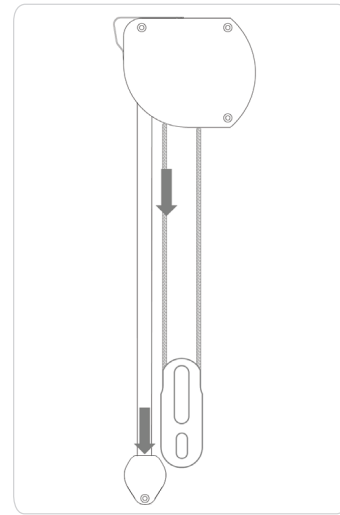

Pull the back of the cord loop to lower the shade.

RETRACTABLE CORD OPERATION

CAUTION: To avoid damage to the shade or personal injury, do not use excessive force or long strokes when pulling the cord. Do not release the cord until it is fully retracted.