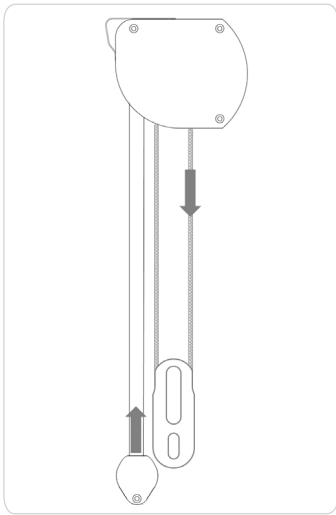

STANDARD OPERATION

CAUTION: Make sure there aren't any obstacles or anything resting on the Dual Shade fabric during the operation. Contact of the screen with objects may cause lateral shifting.

Pull the front of the cord loop to raise the shade.