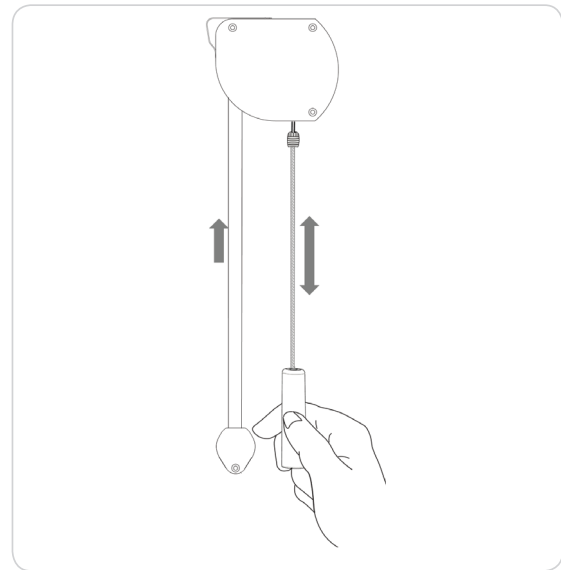

Pull the back of the cord loop to lower the shade.

RETRACTABLE CORD OPERATION

CAUTION: To avoid damage to the shade or personal injury, do not use excessive force or long strokes when pulling the cord. Do not release the cord until it is fully retracted.

To Lower the Shade and Transition the Band Position

- Hold the cord toward you and away from the shade.
- Pull the cord using short, even strokes.
- Allow the cord to retract after each stroke. Continue until the shade is at the desired height or the bands are aligned at the desired position.